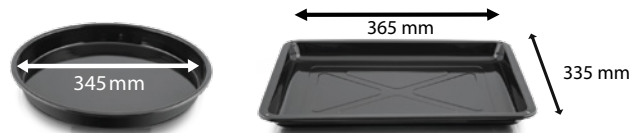

VOLCA[®]
HIGH TECH

ELECTRICAL OVEN
فرن كهربائي • ELEKTRIKLİ FIRIN

36 Liters

General View

- 36 lt volume
- Enamelled Tray : 1 Square, 1 Rounded
- Stainless Grid
- Stainless Heating Element
- 320 Thermostat, 90 Mnts Timer
- Electrostatic Powder Paint
- Turbo Fan & Light & Rotisserie (Optional)
- Color Option (Red, Black, White, Silver)

Outer dimensions

Loading Capacities

40 HQ - 960 pcs
TIR - 1200 pcs

Specs

220-240V 50-60Hz
1500W

36 Liters

Hotplate

General View

- 36 lt volume
- Hotplated Oven
- Enamelled Tray : 1 Square, 1 Rounded
- Stainless Grid
- Stainless Heating Element
- 320 Thermostat, 90 Mnts Timer
- Electrostatic Powder Paint
- Turbo Fan & Light & Rotisserie (Optional)
- Color Option (Red, Black, White, Silver)

Outer dimensions

Loading Capacities

40 HQ - 720 pcs
TIR - 935 pcs

Specs

220-240V 50-60Hz
Oven:1500W
Max:2500

45 Liters

General View

- 45 lt volume
- Enamelled Tray : 1 Square, 1 Rounded
- Stainless Grid
- Stainless Heating Element
- 320 Thermostat, 90 Mnts Timer
- Electrostatic Powder Paint
- Turbo Fan & Light & Rotisserie (Optional)
- Color Option (Red, Black, White, Silver)