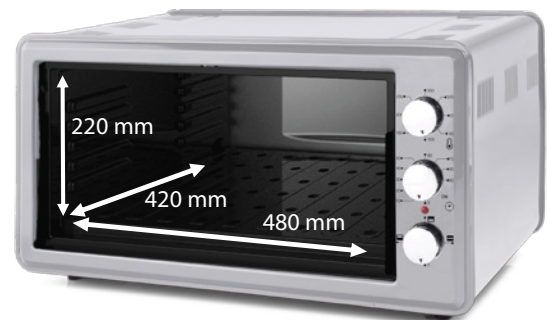

Outer dimensions

Loading Capacities

40 HQ - 720 pcs
TIR - 935 pcs

Specs

220-240V 50-60Hz
Oven:1500W
Max:2500

45 Liters

General View

- 45 lt volume
- Enamelled Tray : 1 Square, 1 Rounded
- Stainless Grid
- Stainless Heating Element
- 320 Thermostat, 90 Mnts Timer
- Electrostatic Powder Paint
- Turbo Fan & Light & Rotisserie (Optional)
- Color Option (Red, Black, White, Silver)

Loading Capacities

40 HQ - 620 pcs
TIR - 780 pcs

Specs

220-240V 50-60Hz
Oven:1500W
Max:2500

48 Liters

General View

- 48 lt volume
- Enamelled Tray : 1 Square, 1 Rounded
- Stainless Grid
- Stainless Heating Element
- 320 Thermostat, 90 Mnts Timer
- Electrostatic Powder Paint
- Turbo Fan & Light & Rotisserie (Optional)
- Color Option (Red, Black, White, Silver)

Loading Capacities

40 HQ - 720 pcs
TIR - 920 pcs

Specs

220-240V 50-60Hz
1500W

48 Liters

Hotplate

General View

- 48 lt volume
- Hotplated Oven
- Enamelled Tray : 1 Square, 1 Rounded
- Stainless Grid
- Stainless Heating Element
- 320 Thermostat, 90 Mnts Timer
- Electrostatic Powder Paint
- Turbo Fan & Light & Rotisserie (Optional)
- Color Option (Red, Black, White, Silver)

Loading Capacities

40 HQ - 620 pcs
TIR - 780 pcs

Specs

220-240V 50-60Hz
Oven:1500W
Max:2500

60 Liters

General View

- 60 lt volume
- Enamelled Tray : 1 Square, 1 Rounded
- Stainless Grid
- Stainless Heating Element
- 320 Thermostat, 90 Mnts Timer
- Electrostatic Powder Paint
- Turbo Fan & Light & Rotisserie (Optional)
- Color Option (Red, Black, White, Silver)