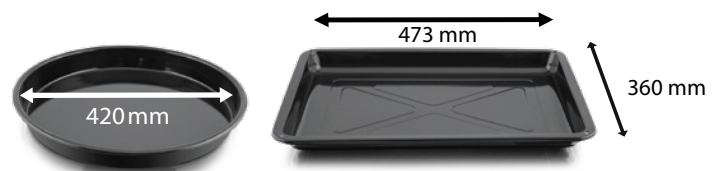

Loading Capacities

40 HQ - 620 pcs
TIR - 780 pcs

Specs

220-240V 50-60Hz
Oven:1500W
Max:2500

60 Liters

General View

- 60 lt volume
- Enamelled Tray : 1 Square, 1 Rounded
- Stainless Grid
- Stainless Heating Element
- 320 Thermostat, 90 Mnts Timer
- Electrostatic Powder Paint
- Turbo Fan & Light & Rotisserie (Optional)
- Color Option (Red, Black, White, Silver)