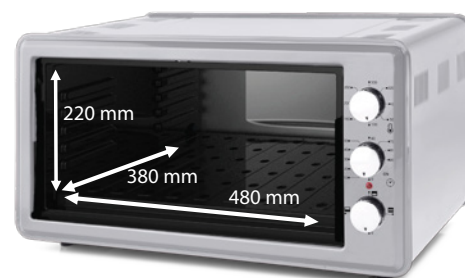

VOLCA[®]
HIGH TECH

ELECTRICAL OVEN
فرن كهربائي • ELEKTRIKLİ FIRIN

36 Liters

General View

- 36 lt volume
- Enamelled Tray : 1 Square, 1 Rounded
- Stainless Grid
- Stainless Heating Element
- 320 Thermostat, 90 Mnts Timer
- Electrostatic Powder Paint
- Turbo Fan & Light & Rotisserie (Optional)
- Color Option (Red, Black, White, Silver)

Outer dimensions

Loading Capacities

40 HQ - 720 pcs
TIR - 935 pcs

Specs

220-240V 50-60Hz
Oven:1500W
Max:2500

45 Liters

General View

- 45 lt volume
- Enamelled Tray : 1 Square, 1 Rounded
- Stainless Grid
- Stainless Heating Element
- 320 Thermostat, 90 Mnts Timer
- Electrostatic Powder Paint
- Turbo Fan & Light & Rotisserie (Optional)
- Color Option (Red, Black, White, Silver)

Loading Capacities

40 HQ - 620 pcs
TIR - 780 pcs

Specs

220-240V 50-60Hz
Oven:1500W
Max:2500

48 Liters

General View

- 48 lt volume
- Enamelled Tray : 1 Square, 1 Rounded
- Stainless Grid
- Stainless Heating Element
- 320 Thermostat, 90 Mnts Timer
- Electrostatic Powder Paint
- Turbo Fan & Light & Rotisserie (Optional)
- Color Option (Red, Black, White, Silver)

Loading Capacities

40 HQ - 720 pcs
TIR - 920 pcs

Specs

220-240V 50-60Hz
1500W

48 Liters

Hotplate

General View

- 48 lt volume
- Hotplated Oven
- Enamelled Tray : 1 Square, 1 Rounded
- Stainless Grid
- Stainless Heating Element
- 320 Thermostat, 90 Mnts Timer
- Electrostatic Powder Paint
- Turbo Fan & Light & Rotisserie (Optional)
- Color Option (Red, Black, White, Silver)