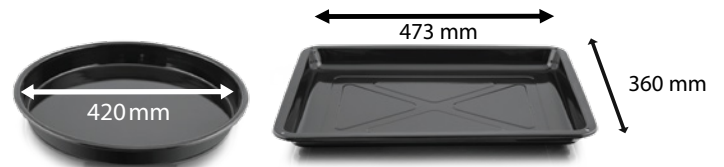

Loading Capacities

40 HQ - 620 pcs
TIR - 780 pcs

Specs

220-240V 50-60Hz
Oven:1500W
Max:2500

48 Liters

General View

- 48 lt volume
- Enamelled Tray : 1 Square, 1 Rounded
- Stainless Grid
- Stainless Heating Element
- 320 Thermostat, 90 Mnts Timer
- Electrostatic Powder Paint
- Turbo Fan & Light & Rotisserie (Optional)
- Color Option (Red, Black, White, Silver)