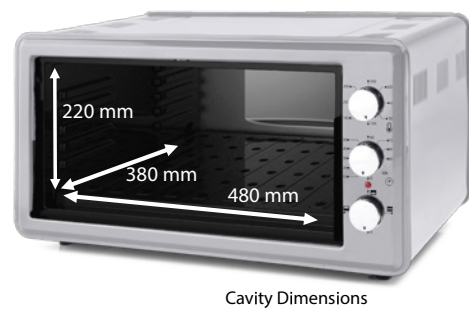

Outer dimensions

Loading Capacities

40 HQ - 720 pcs
TIR - 935 pcs

Specs

220-240V 50-60Hz
Oven:1500W
Max:2500

45 Liters

General View

- 45 lt volume
- Enamelled Tray : 1 Square, 1 Rounded
- Stainless Grid
- Stainless Heating Element
- 320 Thermostat, 90 Mnts Timer
- Electrostatic Powder Paint
- Turbo Fan & Light & Rotisserie (Optional)
- Color Option (Red, Black, White, Silver)

- 45 lt volume
- Hotplated Oven
- Enamelled Tray : 1 Square, 1 Rounded
- Stainless Grid
- Stainless Heating Element
- 320 Thermostat, 90 Mnts Timer
- Electrostatic Powder Paint
- Turbo Fan & Light & Rotisserie (Optional)
- Color Option (Red, Black, White, Silver)

Loading Capacities

40 HQ - 620 pcs
TIR - 780 pcs

Specs

220-240V 50-60Hz
Oven:1500W
Max:2500

48 Liters

General View

- 48 lt volume
- Enamelled Tray : 1 Square, 1 Rounded
- Stainless Grid
- Stainless Heating Element
- 320 Thermostat, 90 Mnts Timer
- Electrostatic Powder Paint
- Turbo Fan & Light & Rotisserie (Optional)
- Color Option (Red, Black, White, Silver)

Loading Capacities

40 HQ - 720 pcs
TIR - 920 pcs

Specs

220-240V 50-60Hz
1500W

48 Liters

Hotplate

General View

- 48 lt volume
- Hotplated Oven
- Enamelled Tray : 1 Square, 1 Rounded
- Stainless Grid
- Stainless Heating Element
- 320 Thermostat, 90 Mnts Timer
- Electrostatic Powder Paint
- Turbo Fan & Light & Rotisserie (Optional)
- Color Option (Red, Black, White, Silver)