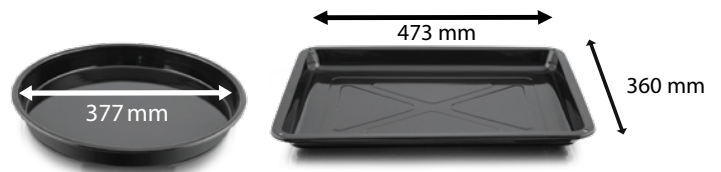

Outer dimensions

Loading Capacities

40 HQ - 720 pcs
TIR - 935 pcs

Specs

220-240V 50-60Hz
Oven:1500W
Max:2500

45 Liters

General View

- 45 lt volume
- Enamelled Tray : 1 Square, 1 Rounded
- Stainless Grid
- Stainless Heating Element
- 320 Thermostat, 90 Mnts Timer
- Electrostatic Powder Paint
- Turbo Fan & Light & Rotisserie (Optional)
- Color Option (Red, Black, White, Silver)

- 45 lt volume
- Hotplated Oven
- Enamelled Tray : 1 Square, 1 Rounded
- Stainless Grid
- Stainless Heating Element
- 320 Thermostat, 90 Mnts Timer
- Electrostatic Powder Paint
- Turbo Fan & Light & Rotisserie (Optional)
- Color Option (Red, Black, White, Silver)