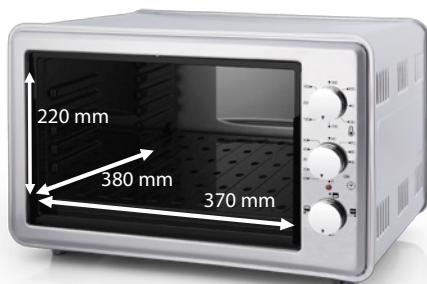

VOLCA[®]
HIGH TECH

ELECTRICAL OVEN
فرن كهربائي • ELEKTRIKLİ FIRIN

36 Liters

General View

- 36 lt volume
- Enamelled Tray : 1 Square, 1 Rounded
- Stainless Grid
- Stainless Heating Element
- 320 Thermostat, 90 Mnts Timer
- Electrostatic Powder Paint
- Turbo Fan & Light & Rotisserie (Optional)
- Color Option (Red, Black, White, Silver)

Outer dimensions

Loading Capacities

40 HQ - 720 pcs
TIR - 935 pcs

Specs

220-240V 50-60Hz
Oven:1500W
Max:2500

45 Liters

General View

- 45 lt volume
- Enamelled Tray : 1 Square, 1 Rounded
- Stainless Grid
- Stainless Heating Element
- 320 Thermostat, 90 Mnts Timer
- Electrostatic Powder Paint
- Turbo Fan & Light & Rotisserie (Optional)
- Color Option (Red, Black, White, Silver)

Loading Capacities

40 HQ - 620 pcs
TIR - 780 pcs

Specs

220-240V 50-60Hz
Oven:1500W
Max:2500

48 Liters

General View

- 48 lt volume
- Enamelled Tray : 1 Square, 1 Rounded
- Stainless Grid
- Stainless Heating Element
- 320 Thermostat, 90 Mnts Timer
- Electrostatic Powder Paint
- Turbo Fan & Light & Rotisserie (Optional)
- Color Option (Red, Black, White, Silver)

Loading Capacities

40 HQ - 720 pcs
TIR - 920 pcs

Specs

220-240V 50-60Hz
1500W

48 Liters

Hotplate

General View

- 48 lt volume
- Hotplated Oven
- Enamelled Tray : 1 Square, 1 Rounded
- Stainless Grid
- Stainless Heating Element
- 320 Thermostat, 90 Mnts Timer
- Electrostatic Powder Paint
- Turbo Fan & Light & Rotisserie (Optional)
- Color Option (Red, Black, White, Silver)